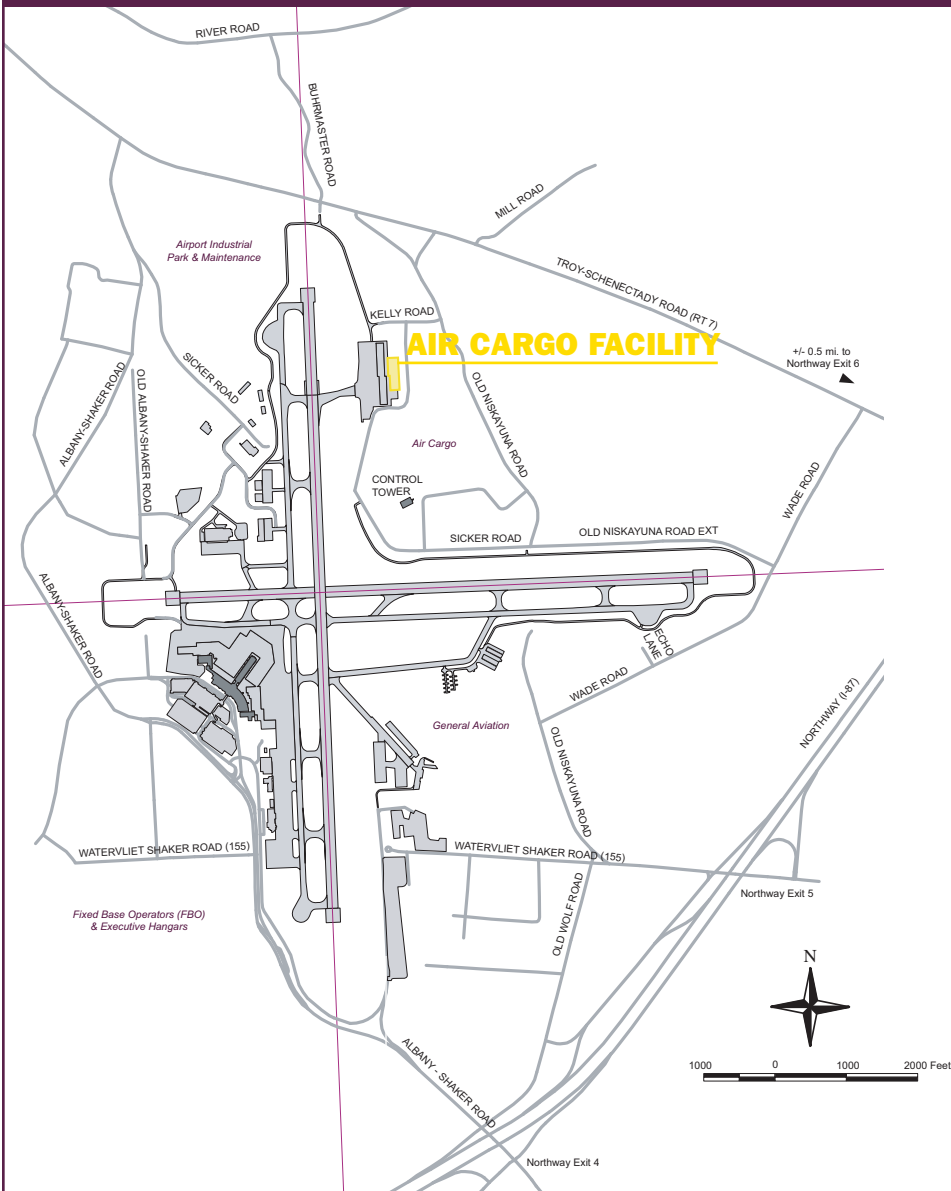

GLOBAL DELIVERY

DHL
www.dhl-usa.com
800.225.5345

Federal Express
www.fedex.com
800.463.3339

United Parcel Service
www.ups.com
800.742.5877

BELLY FREIGHT

Mobile Air Transport handles belly freight service for Delta Airlines, Northwest Airlines, Southwest Airlines, United Airlines and U.S. Airways. American Airlines and Continental Airlines handle belly freight directly and only accept small packages over the counter. To ship belly freight with any airline, a company must become a "known shipper" or an "Indirect Air Carrier." Any airline can assist a company to receive this designation.

Mobile Air Transport
www.mobileairtrans.com
518.862.0695

Delta Airlines
www.deltacargo.com
800.352.2746 / 518.242.4123

Northwest Airlines
www.cargo.nwa.com
800.692.2746 / 518.242.4166

Southwest Airlines
www.swacargo.com
800.533.1222 / 518.464.0188

United Airlines
www.unitedcargo.com
800.822.2746 / 518.242.4265

U.S. Airways
www.usairways.com
888.300.0099 / 518.464.4864

American Airlines
www.aacargo.com
800.227.4622

Continental Airlines
www.cocargo.com
800.822.8206 (sales)
800.421.2456 (booking)

SPECIALIZED AIR CARGO OPERATORS

Airnet Systems
www.airnet.com
800.824.6058

Air Now
www.airnow.com
802.753.5230

Twin Cities Air Service
www.flycharter.com
800.564.3882

Albany International Airport | Albany County Airport Authority | Administration Building, Suite 200 Albany, NY 12211 | Telephone: 518.242.2222

www.albanyairport.com