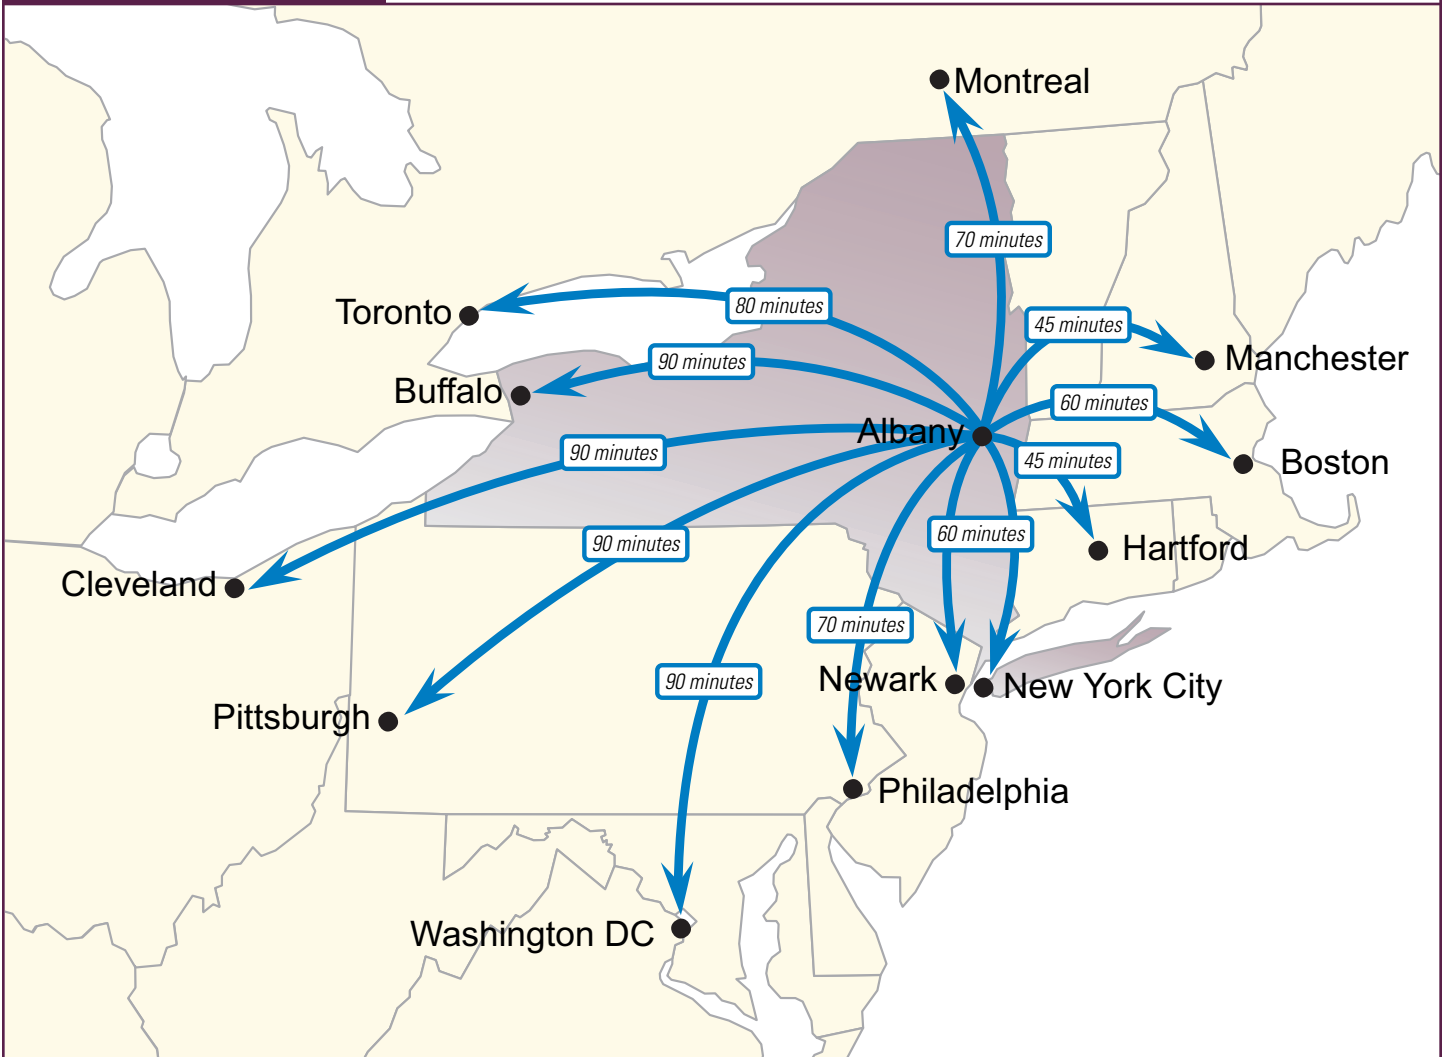

# FLIGHT TIMES FROM ALBANY

## DRIVE TIME FROM ALBANY TO:

Bennington, VT	50 minutes
Cooperstown, NY	90 minutes
Kingston, NY	60 minutes
Lake George, NY	50 minutes
Lenox, MA	60 minutes
Manchester, VT	80 minutes
North Adams, MA	70 minutes

## DRIVE TIME FROM ALBANY TO:

Pittsfield, MA	60 minutes
Poughkeepsie, NY	90 minutes
Saratoga Springs, NY	30 minutes
Springfield, MA	90 minutes
Stockbridge, MA	45 minutes
Utica, NY	90 minutes
Williamstown, MA	60 minutes

## FLIGHT TIMES FROM ALBANY TO:

Boston, MA	60 minutes
Buffalo, NY	90 minutes
Cleveland, OH	90 minutes
Hartford, CT	45 minutes
Manchester, NH	45 minutes
Montreal, QC	70 minutes
Newark, NJ	60 minutes
New York, NY	60 minutes
Philadelphia, PA	70 minutes
Pittsburgh, PA	90 minutes
Toronto, ON	80 minutes
Washington, DC	90 minutes